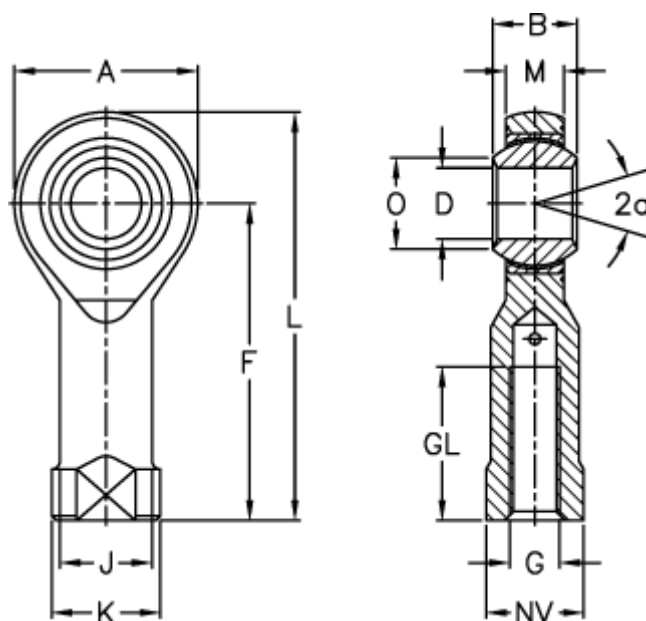

Data Sheet

Article number: 03020005404C
Description: Fluro Rod End 5
Housing stainless steel

Measures

A	= 18	J	= 9	Weight (g) = 18
a (degrees)	= 13	K	= 11	
B	= 8	L	= 36	
D	= 5	M	= 6	
Dynamic load C (kN)	= 7.5	NV	= 9	
F	= 27	O	= 7.7	
G	= M5	Permissible rpm	= 600	
GL	= 10	Static load C0 (kN)	= 11.8	